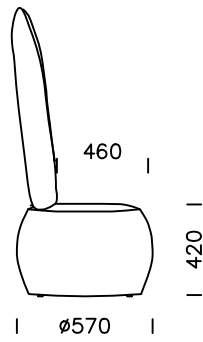

All offered products can be ordered in the left and right option.

nobonobo

Technical information (mm)					
1	Total height	1300	4	Seat depth	460
2	Seat height	420	5	Seat depth with cushions	--
3	Total depth	570	6	Legs height	25