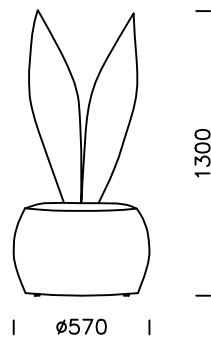

All offered products can be ordered in the left and right option.

nobonobo

Technical information (mm)					
1	Total height	1300	4	Seat depth	460
2	Seat height	420	5	Seat depth with cushions	--
3	Total depth	570	6	Legs height	25