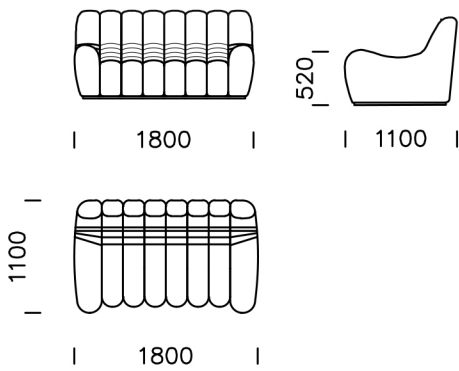

Technical information Sofa WADI (mm)					
1	Total high	850	4	Total depth	1100
2	Seat height	380	5	Seat depth	730
3	Armrest width	270	6	Seat module width	210

Sofa 1 238 1

Sofa 1