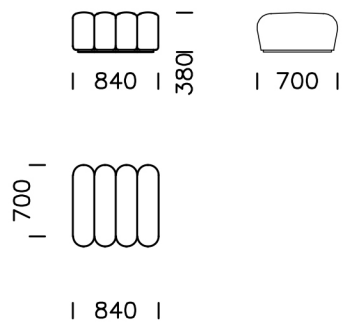

## **TYPE**

non-folding

Technical information Sofa WADI (mm)					
1	Total high	850	4	Total depth	1100
2	Seat height	380	5	Seat depth	730
3	Armrest width	270	6	Seat module width	210

### Sofa 1 238 1

Sofa 1

Sofa 2

Armchair

Pouf

Cushion