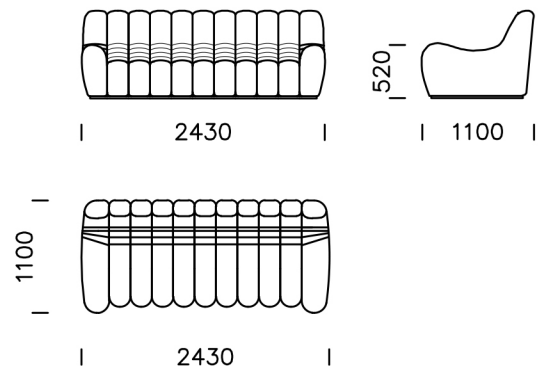

Technical information Sofa WADI (mm)					
1	Total high	850	4	Total depth	1100
2	Seat height	380	5	Seat depth	730
3	Armrest width	270	6	Seat module width	210

Sofa 1 238 1

Sofa 2

Pouf